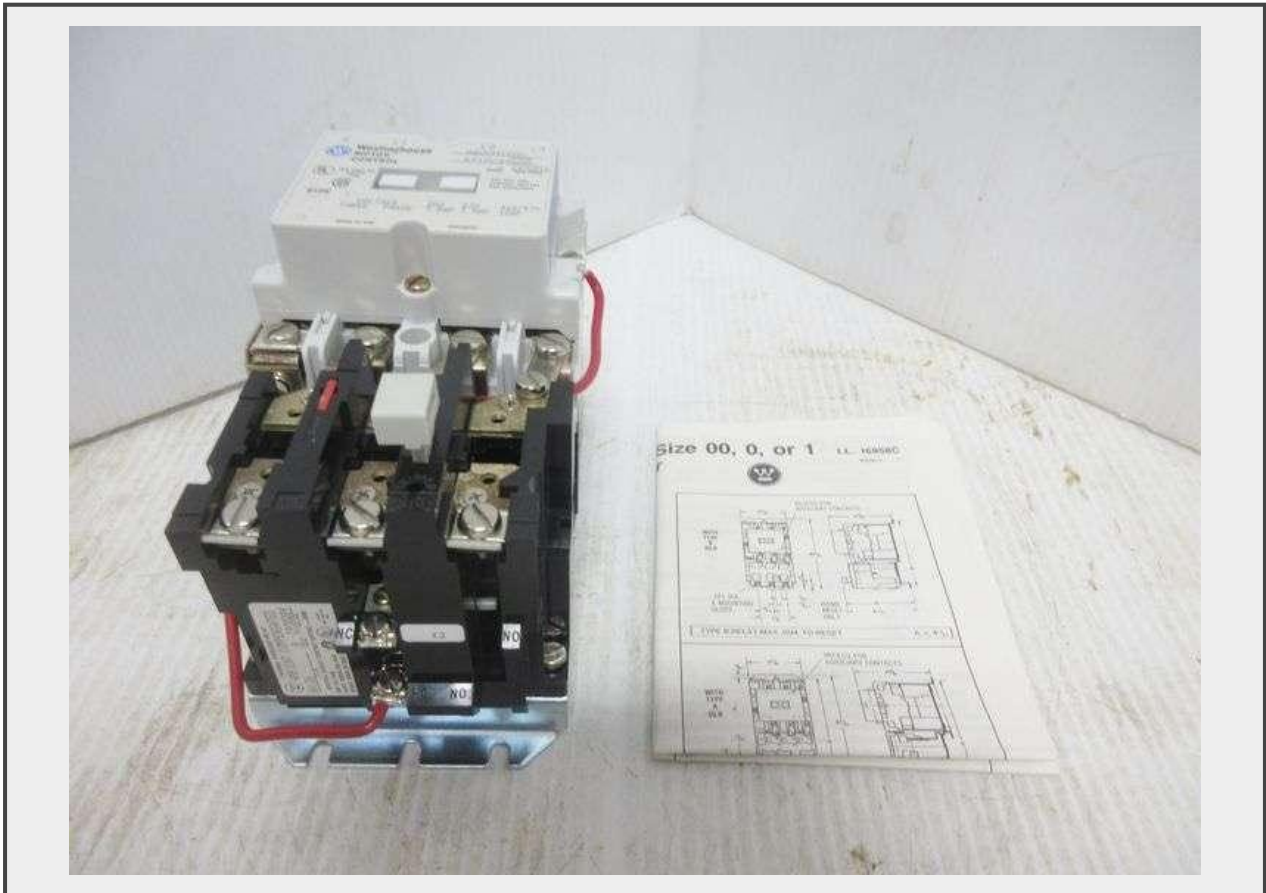

**Sale Name:** July 18th (Monday) M-15 Online Consignment

**LOT 5099 - Westinghouse three-phase starter switch, 7.5-10 HP, new, This Item is From the Estate of Lorna Perkett of Sebawaing, MI**

**Section** 9-A

**Description**

Westinghouse three-phase starter switch, 7.5-10 HP, new, This Item is From the Estate of Lorna Perkett of Sebawaing, MI

**Quantity:** 1

**BIDNOW**  
ONLINE AUCTIONS

<https://www.bidnow.us/>